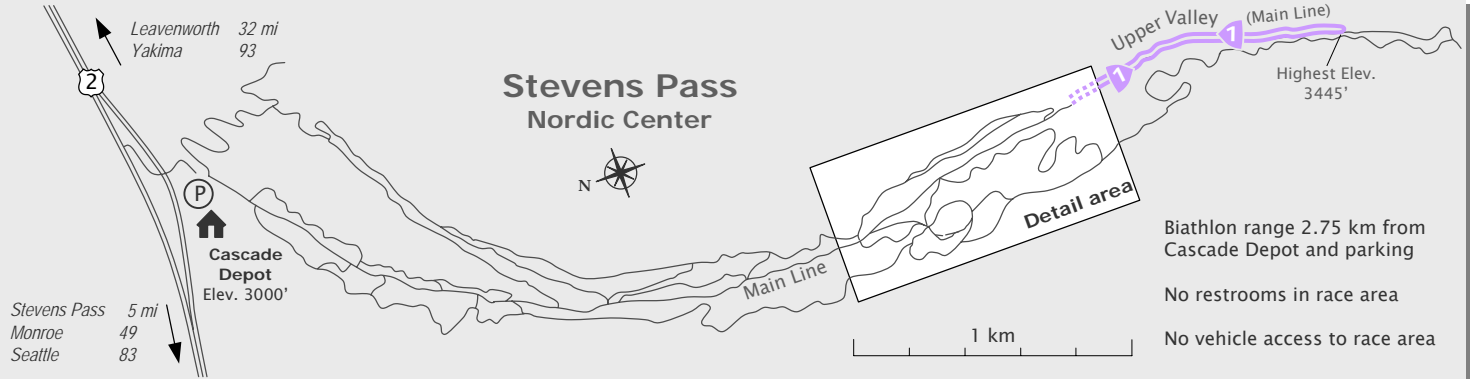

10 km Biathlon

2 Shooting Stages

Stevens Pass Nordic Center
 Wenatchee National Forest, WA
www.stevenspass.com

Washington Biathlon Assoc.
www.wabiathlon.org

Jan. 2008 - M. Turner for WBA