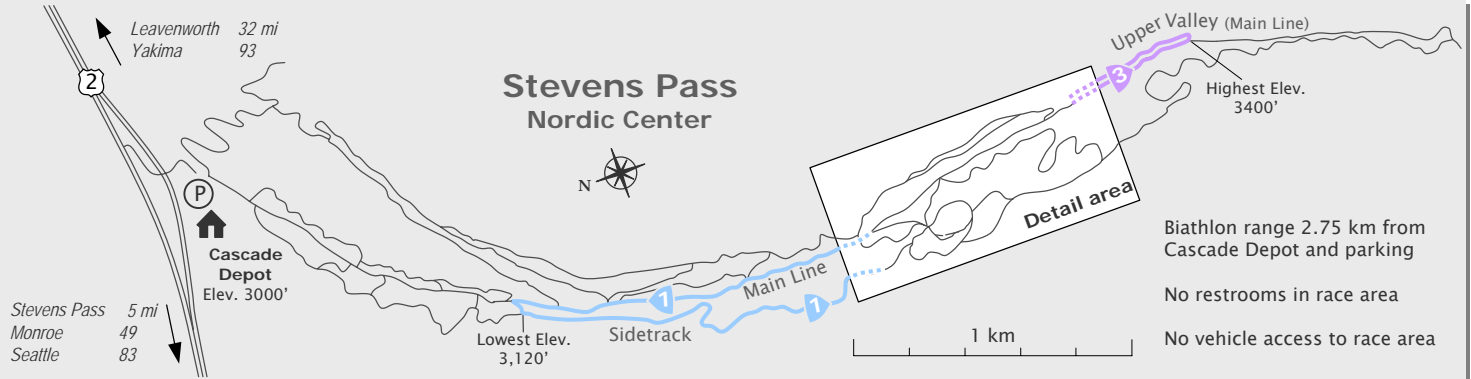

10 km Biathlon

2 Shooting Stages

Stevens Pass Nordic Center
Wenatchee National Forest, WA
www.stevenspass.com

Washington Biathlon Assoc.
www.wabiathlon.org

Jan. 2008 - M. Turner for WBA

- Start | Main Line to Sidetrack
- Short Triangle
- Finish | Upper Valley (Main Line)