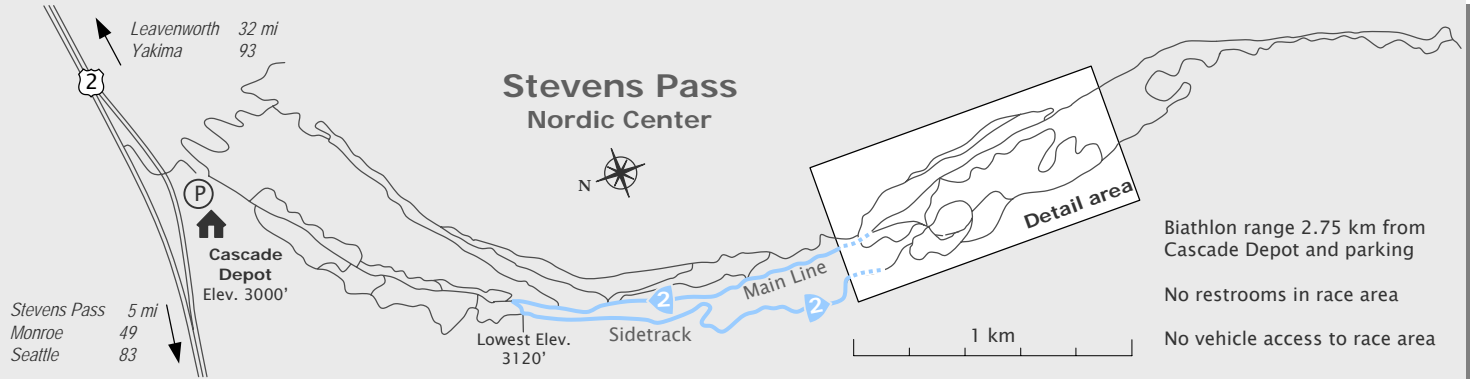

10 km Biathlon

2 Shooting Stages

Stevens Pass Nordic Center
Wenatchee National Forest, WA
www.stevenspass.com

Washington Biathlon Assoc.
www.wabiathlon.org

Biathlon range 2.75 km from Cascade Depot and parking
No restrooms in race area
No vehicle access to race area