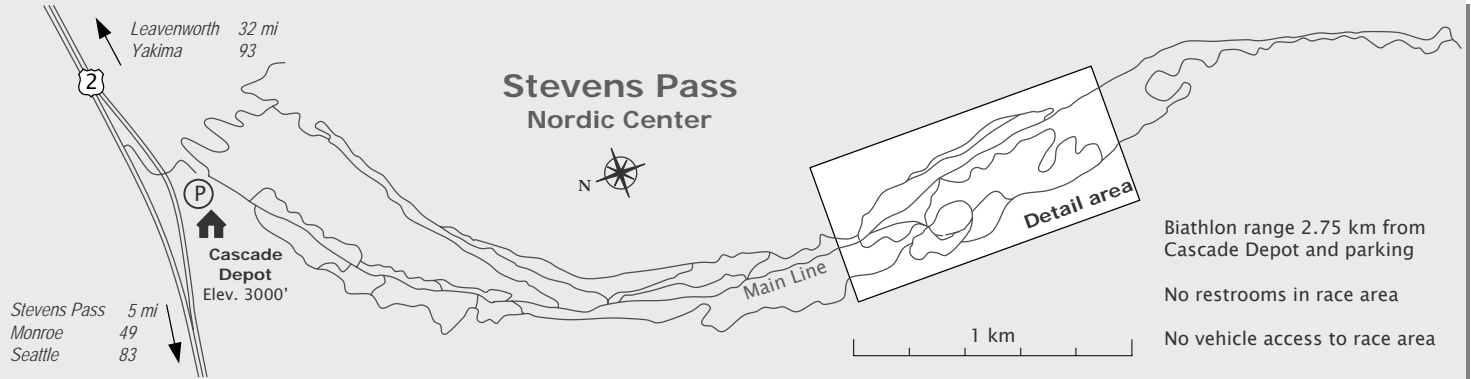

10 km Biathlon

4 Shooting Stages

Stevens Pass Nordic Center
Wenatchee National Forest, WA
www.stevenspass.com

Washington Biathlon Assoc.
www.wabiathlon.org

Jan. 2008 - M. Turner for WBA

- 1 Start Guthrie Heights
- 2 Short Triangle
- 3 Upper Valley (Main Line)
- 4 Short Triangle
- 5 Finish Short Triangle