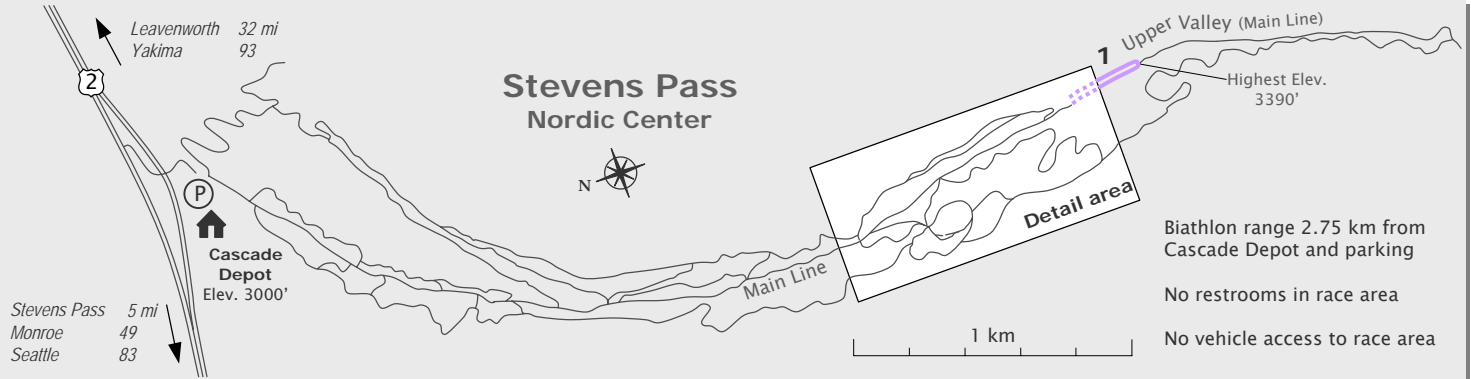

10 km Biathlon

4 Shooting Stages

Stevens Pass Nordic Center
 Wenatchee National Forest, WA
www.stevenspass.com

Washington Biathlon Assoc.
www.wabiathlon.org

Jan. 2008 - M. Turner for WBA

- 1 Start Upper Valley (Main Line)
- 2 Short Triangle
- 3 Round House
- 4 Short Triangle
- 5 Finish Short Triangle