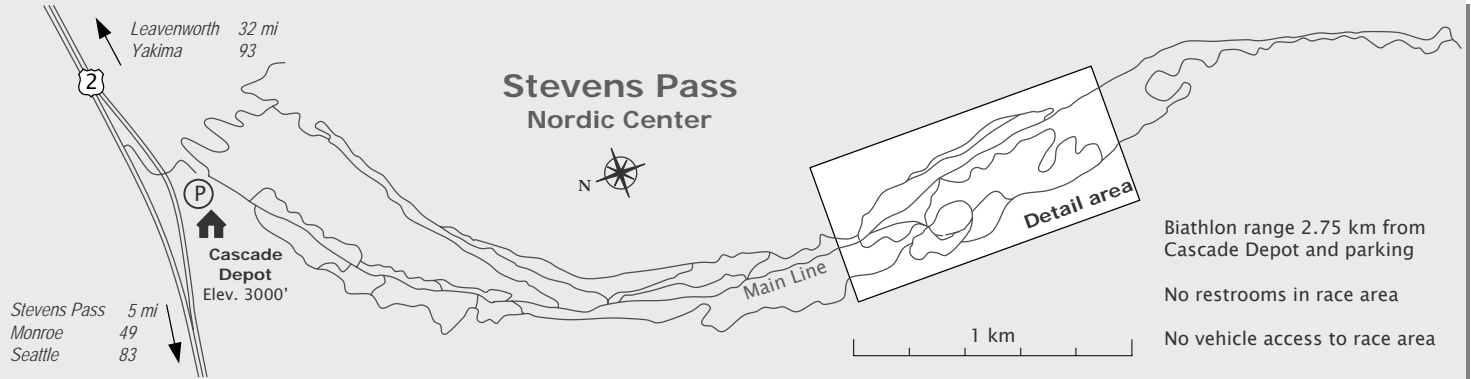

10 km Biathlon

4 Shooting Stages

Stevens Pass Nordic Center
Wenatchee National Forest, WA
www.stevenspass.com

Washington Biathlon Assoc.
www.wabiathlon.org

Jan. 2008 - M. Turner for WBA

- Start **Round House**
- Short Triangle**
- Upper Valley (Main Line)**
- Short Triangle**
- Finish **Round House**

10,030m

Course 3