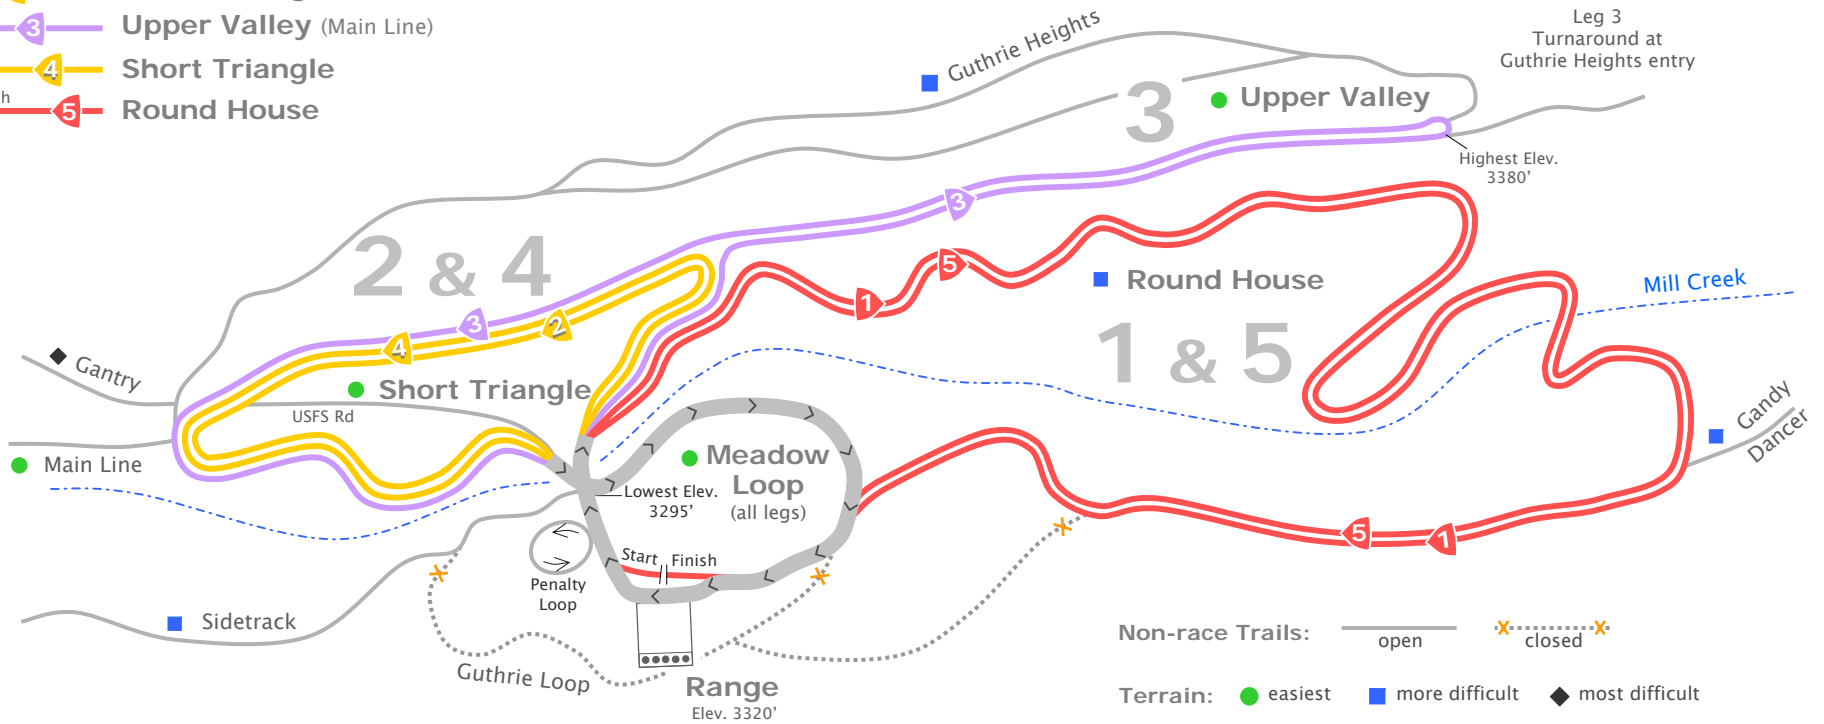

10 km Biathlon

4 Shooting Stages

Stevens Pass Nordic Center
Wenatchee National Forest, WA
www.stevenspass.com

Washington Biathlon Assoc.
www.wabiathlon.org

Jan. 2008 - M. Turner for WBA

- Start **Round House**
- Short Triangle**
- Upper Valley (Main Line)**
- Short Triangle**
- Finish **Round House**

10,030m

Course 3