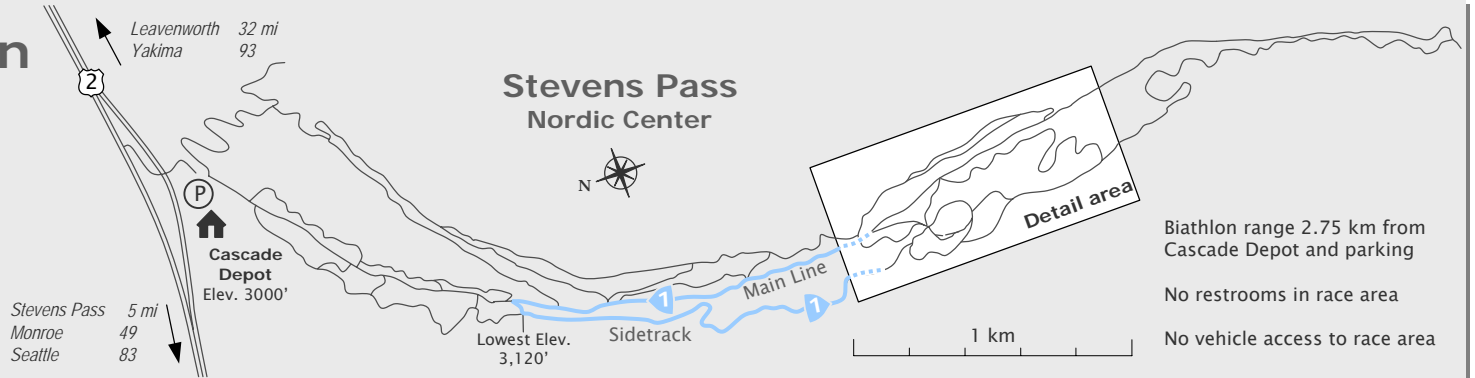

# 12.5 km Biathlon

## 4 Shooting Stages

Stevens Pass Nordic Center  
Wenatchee National Forest, WA  
www.stevenspass.com

Washington Biathlon Assoc.  
www.wabiathlon.org

Biathlon range 2.75 km from Cascade Depot and parking  
No restrooms in race area  
No vehicle access to race area

Jan. 2008 - M. Turner for WBA

- Start | Main Line to Sidetrack
- Short Triangle
- Round House
- Short Triangle
- Finish | Upper Valley (Main Line)