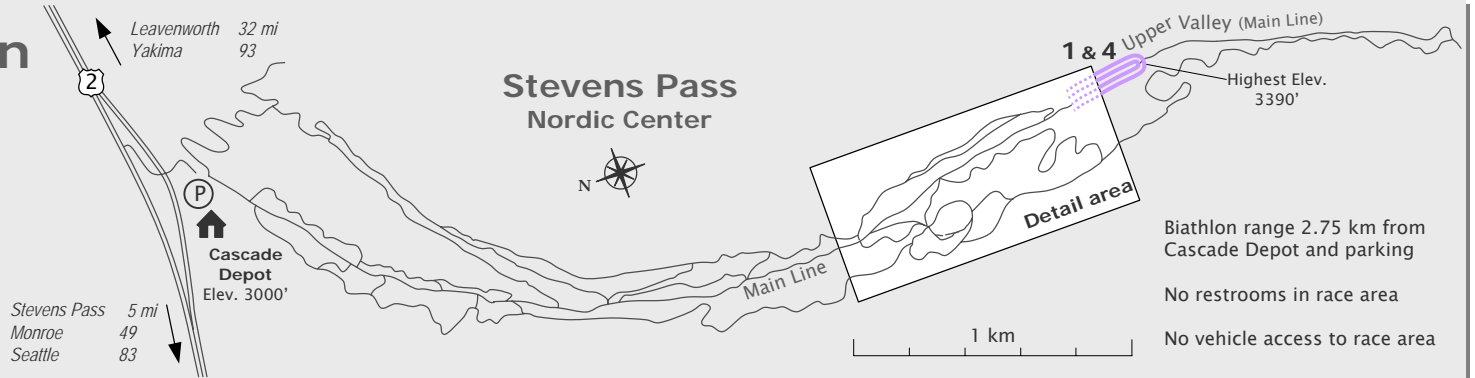

12.5 km Biathlon

4 Shooting Stages

Stevens Pass Nordic Center
Wenatchee National Forest, WA
www.stevenspass.com

Washington Biathlon Assoc.
www.wabiathlon.org

Jan. 2008 - M. Turner for WBA

- Start 1 Upper Valley (Main Line)
- 2 Round House
- 3 Short Triangle
- 4 Upper Valley
- Finish 5 Round House