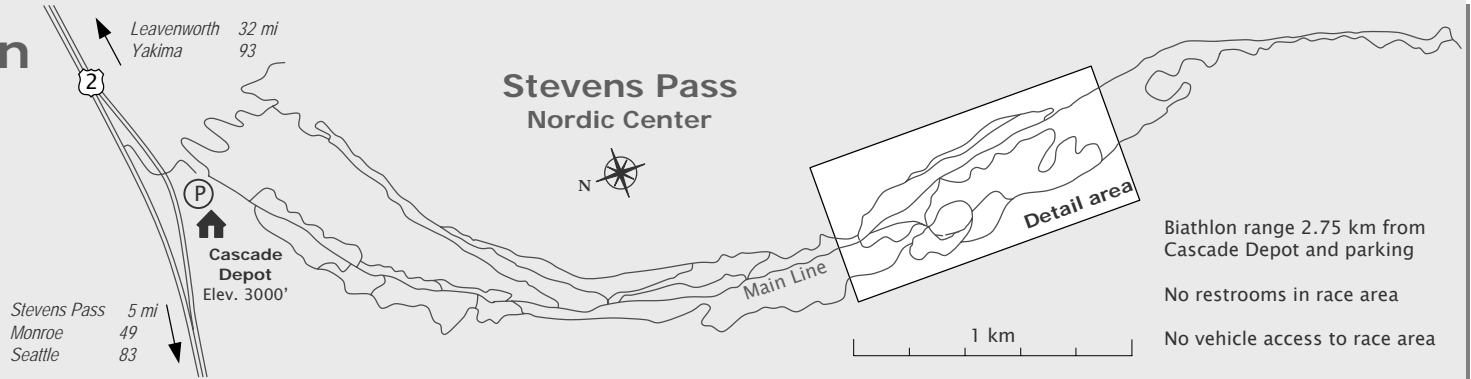

# 12.5 km Biathlon

## 4 Shooting Stages

Stevens Pass Nordic Center  
Wenatchee National Forest, WA  
www.stevenspass.com

Washington Biathlon Assoc.  
www.wabiathlon.org

Jan. 2008 - M. Turner for WBA

- 1 Start Upper Valley (Main Line)
- 2 Guthrie Heights
- 3 Upper Valley
- 4 Short Triangle
- 5 Finish Upper Valley