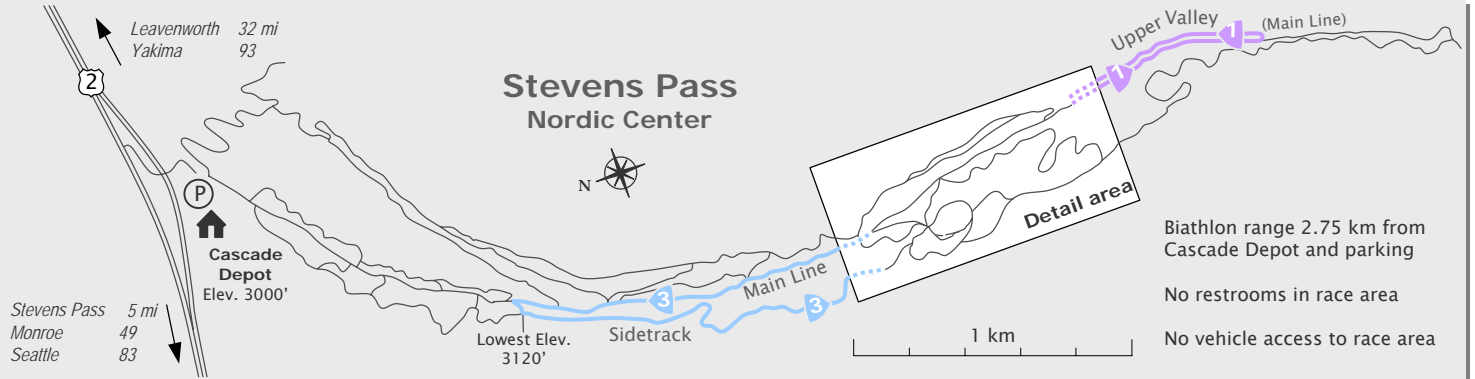

15 km Biathlon

4 Shooting Stages

Stevens Pass Nordic Center
Wenatchee National Forest, WA
www.stevenspass.com

Washington Biathlon Assoc.
www.wabiathlon.org

Biathlon range 2.75 km from Cascade Depot and parking

No restrooms in race area

No vehicle access to race area

Feb. 2008 - M. Turner for WBA