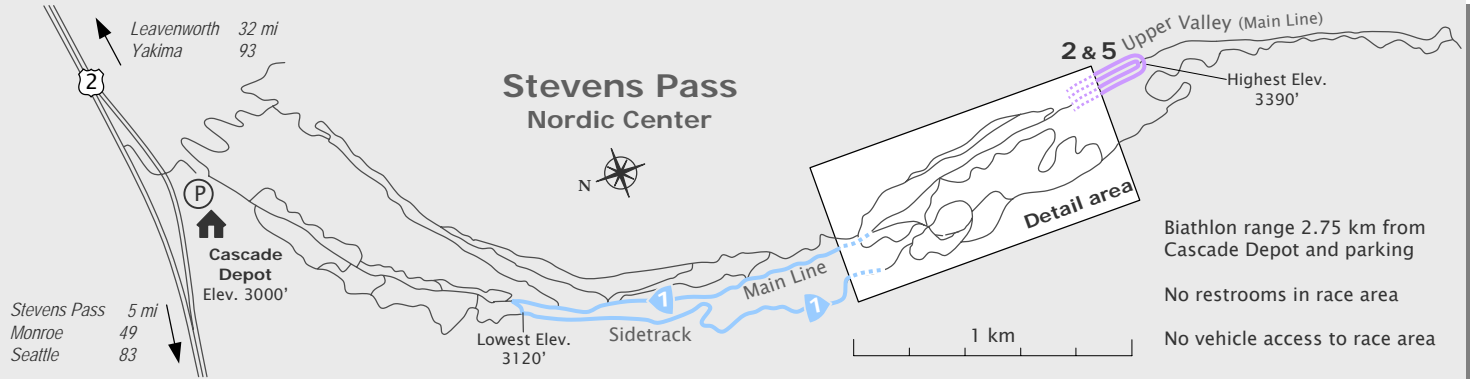

15 km Biathlon

4 Shooting Stages

Stevens Pass Nordic Center
Wenatchee National Forest, WA
www.stevenspass.com

Washington Biathlon Assoc.
www.wabiathlon.org

Biathlon range 2.75 km from Cascade Depot and parking

No restrooms in race area

No vehicle access to race area

Feb. 2008 - M. Turner for WBA

- 1 Start | Sidetrack to Main Line
- 2 Upper Valley (Main Line)
- 3 Short Triangle
- 4 Round House
- 5 Finish | Upper Valley