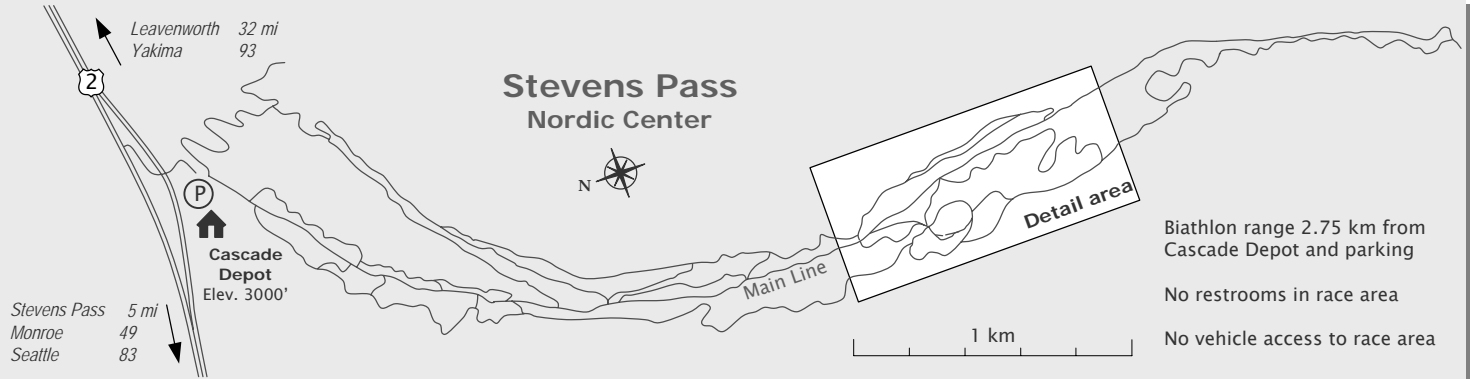

7.5 km Biathlon

2 Shooting Stages

Stevens Pass Nordic Center
 Wenatchee National Forest, WA
www.stevenspass.com

Washington Biathlon Assoc.
www.wabiathlon.org

Feb. 2008 - M. Turner for WBA

- 1 Start Guthrie Heights
- 2 Round House
- 3 Finish Guthrie Heights

7,599m

Course 1