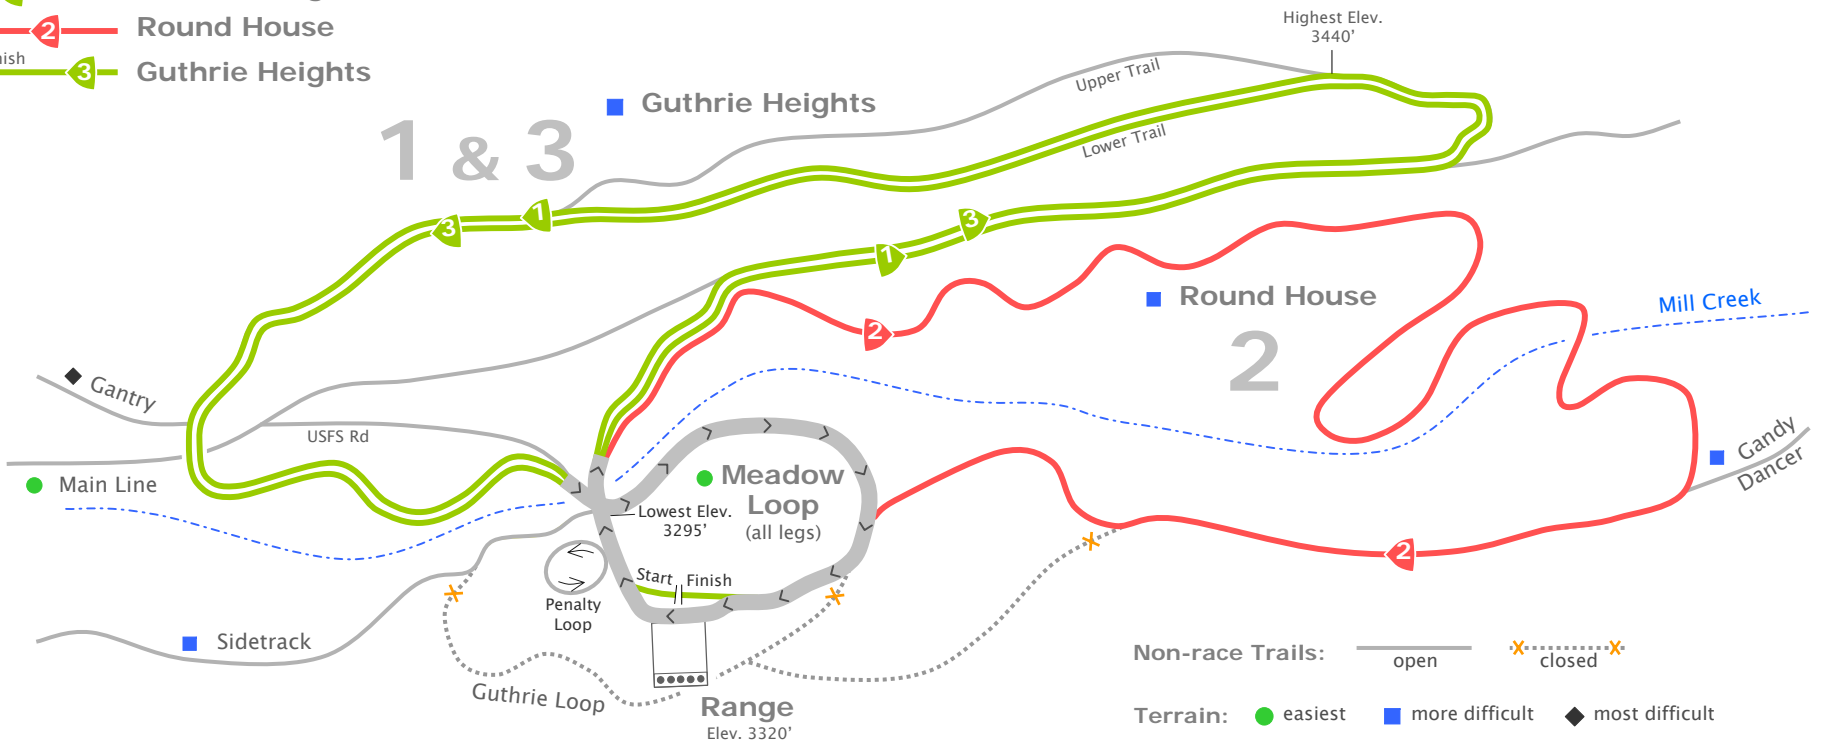

7.5 km Biathlon

2 Shooting Stages

Stevens Pass Nordic Center
 Wenatchee National Forest, WA
www.stevenspass.com

Washington Biathlon Assoc.
www.wabiathlon.org

Feb. 2008 - M. Turner for WBA

- 1 Start Guthrie Heights
- 2 Round House
- 3 Finish Guthrie Heights

7,599m

Course 1