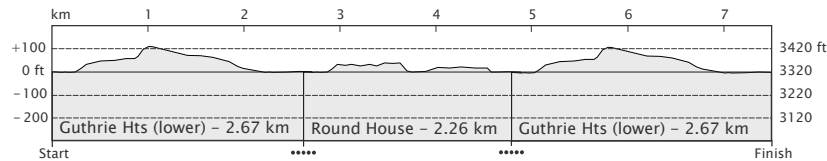

7.5 km Biathlon

2 Shooting Stages

Stevens Pass Nordic Center
 Wenatchee National Forest, WA
www.stevenspass.com

Washington Biathlon Assoc.
www.wabiathlon.org

Feb. 2008 - M. Turner for WBA

- 1 Start Guthrie Heights
- 2 Round House
- 3 Finish Guthrie Heights

7,599m

Course 1