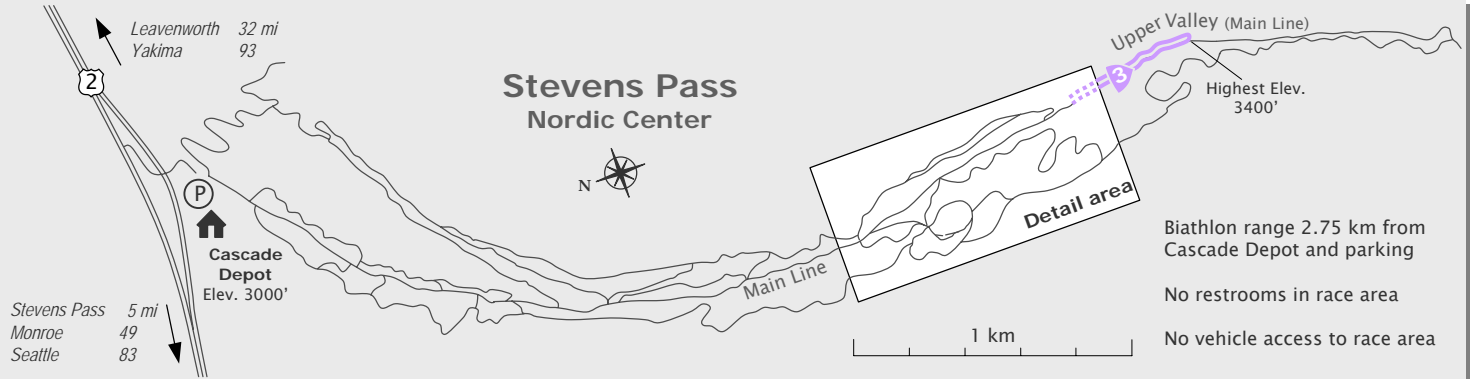

7.5 km Biathlon

2 Shooting Stages

Stevens Pass Nordic Center
 Wenatchee National Forest, WA
www.stevenspass.com

Washington Biathlon Assoc.
www.wabiathlon.org

Feb. 2008 - M. Turner for WBA

- Start Upper Valley (Main Line)
- Short Triangle
- Finish Round House

7,517m

Course 2