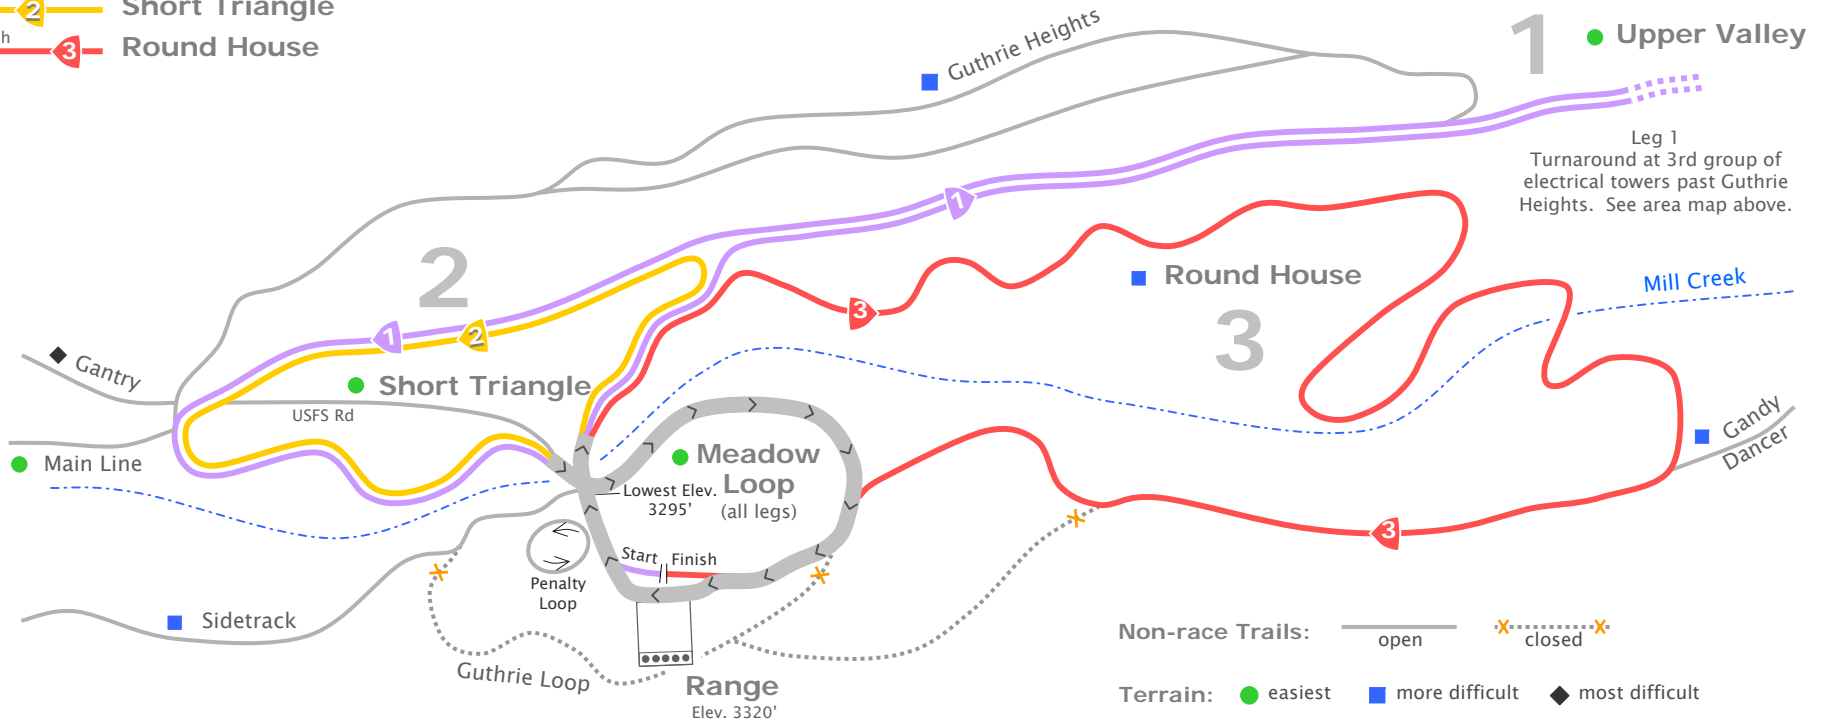

7.5 km Biathlon

2 Shooting Stages

Stevens Pass Nordic Center
 Wenatchee National Forest, WA
www.stevenspass.com

Washington Biathlon Assoc.
www.wabiathlon.org

Feb. 2008 - M. Turner for WBA

- Start Upper Valley (Main Line)
- Short Triangle
- Finish Round House

7,517m

Course 2