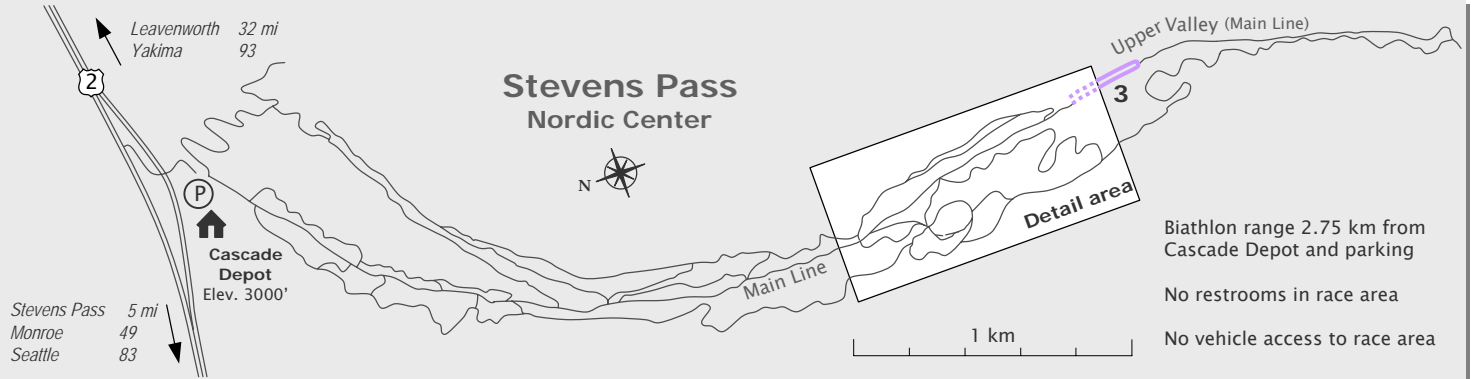

# 7.5 km Biathlon

Feb. 2008 - M. Turner for WBA

7,434m

Course 3