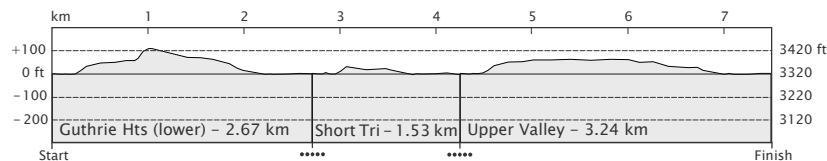

Feb. 2008 - M. Turner for WBA

7,434m

Course 3