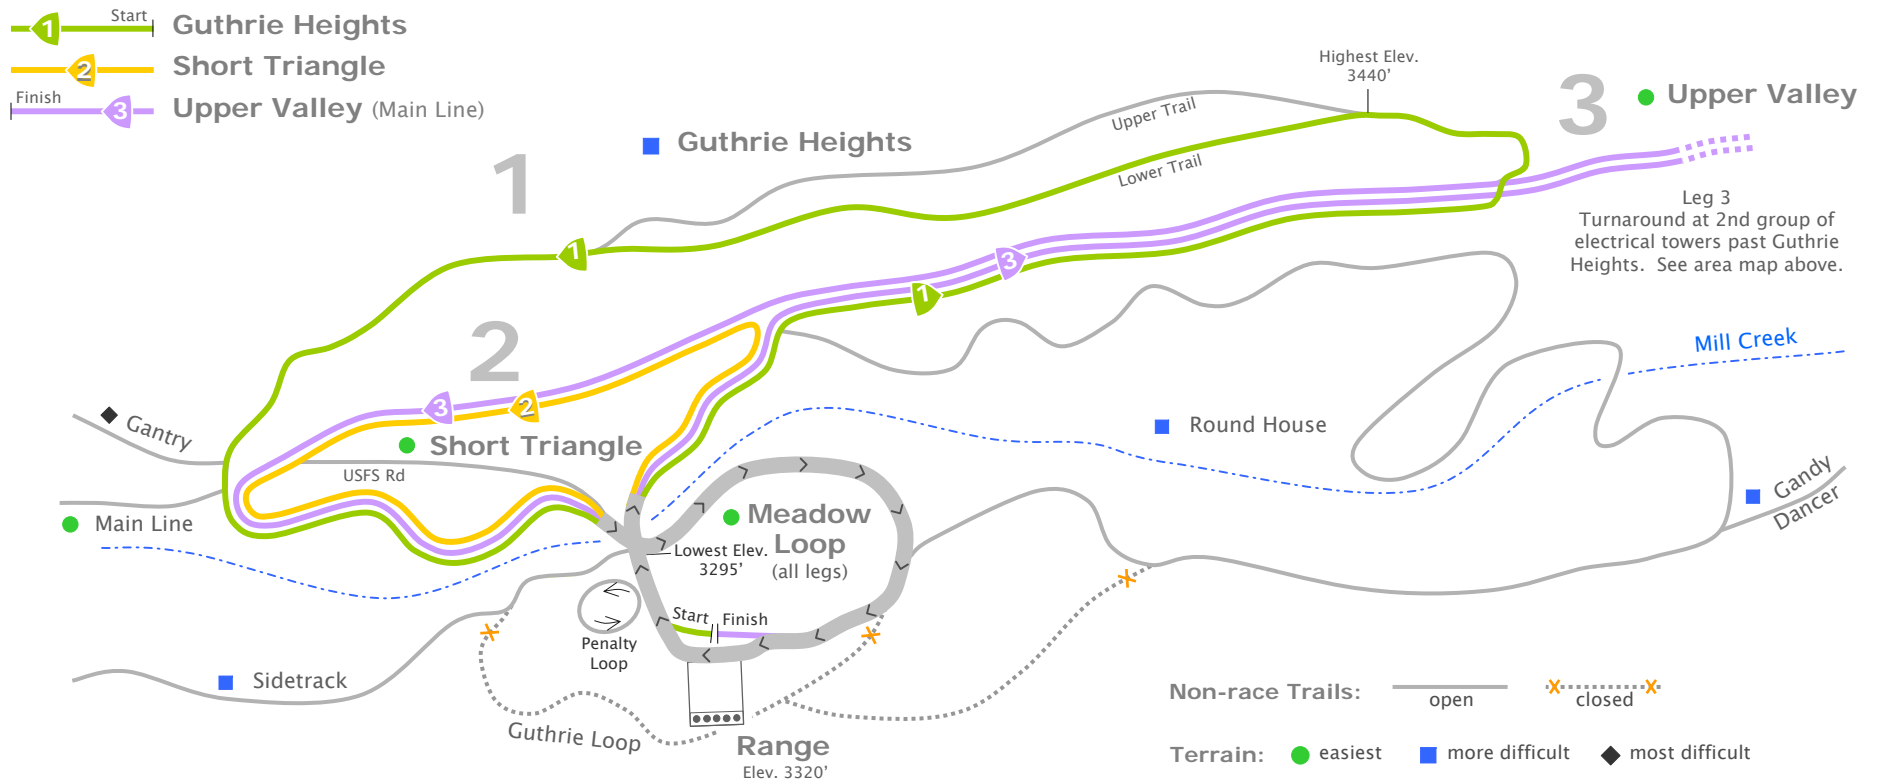

# 7.5 km Biathlon

## 2 Shooting Stages

Stevens Pass Nordic Center  
 Wenatchee National Forest, WA  
[www.stevenspass.com](http://www.stevenspass.com)

Washington Biathlon Assoc.  
[www.wabiathlon.org](http://www.wabiathlon.org)

Feb. 2008 - M. Turner for WBA

7,434m

Course 3