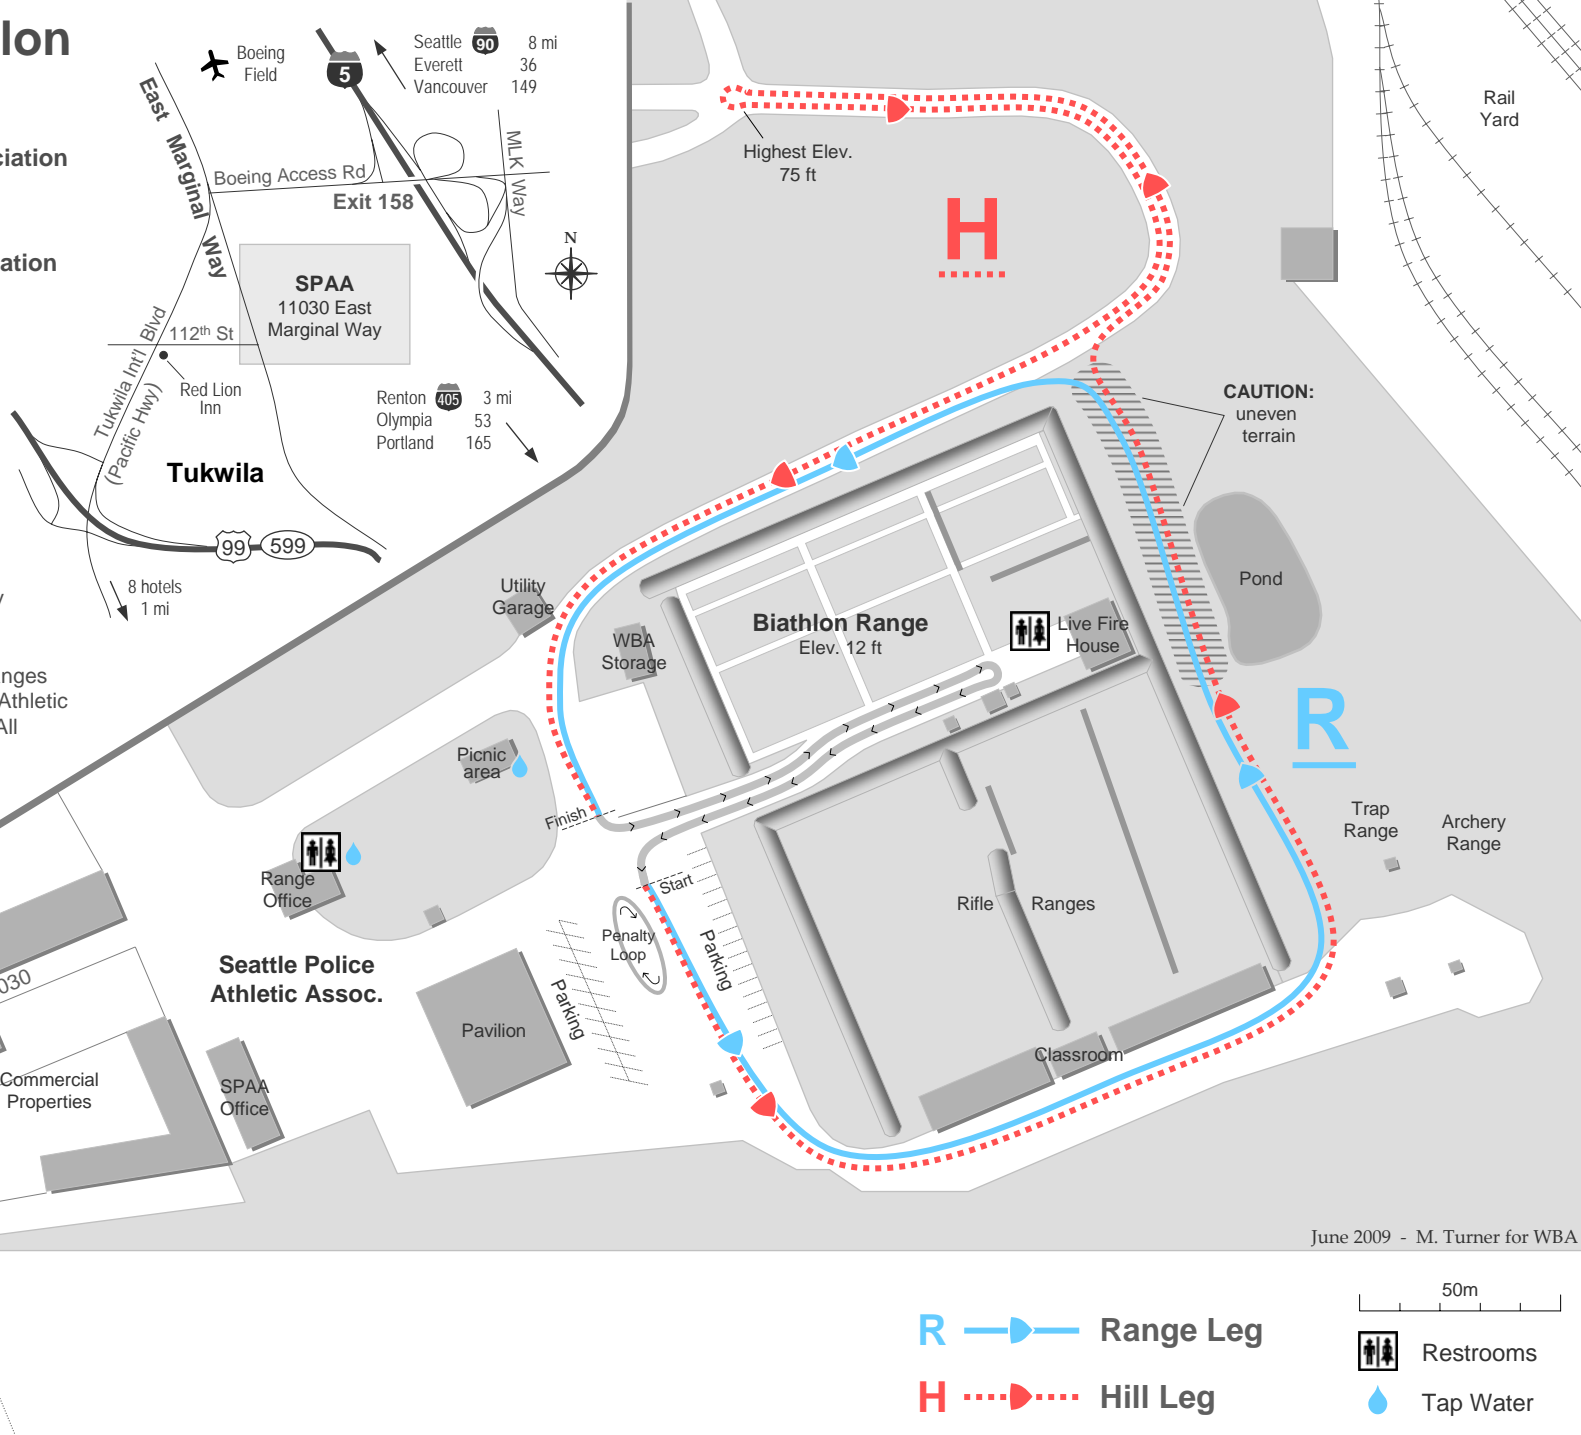

Summer Biathlon

4 Shooting Stages

Seattle Police Athletic Association
Tukwila, Washington
www.spaarange.com

Washington Biathlon Association
www.wabiathlon.org

Parking: To avoid interfering with the running course and penalty loop, please do not park in the center of the parking lot.

Summer Biathlon Safety:
No running in the Walk Zone of the range area. When carrying a rifle to and from a firing point, hold the rifle vertically by one hand only and grasping the barrel.

SPAA Facility: The structures, ranges and grounds of the Seattle Police Athletic Association are private property. All participants must remain in the biathlon race area. Check in with the range office before visiting other SPAA ranges or during non-race days.

June 2009 - M. Turner for WBA

S. 112th St

East Marginal Way S.

R —▶— Range Leg
H ···▶··· Hill Leg

50m
Restrooms
Tap Water