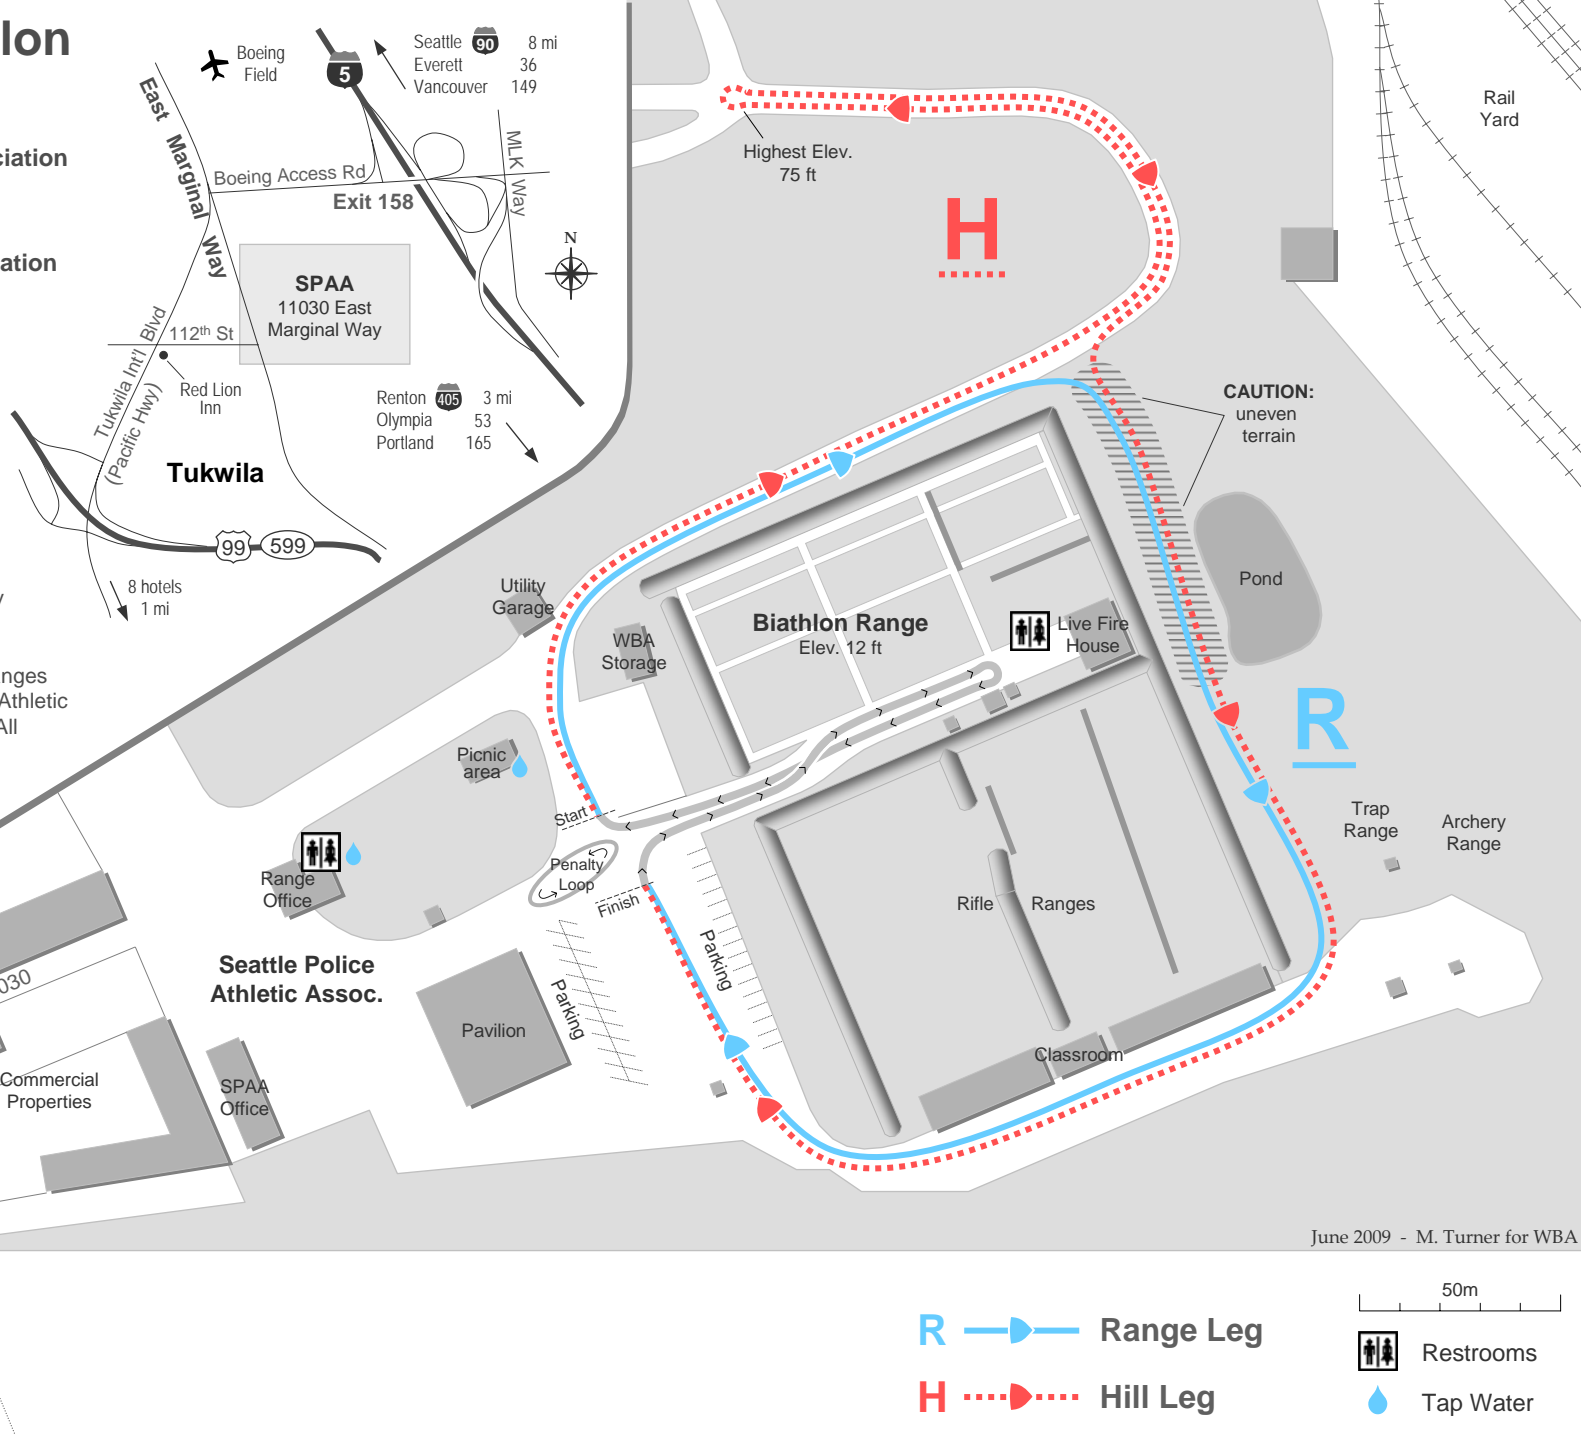

Summer Biathlon

4 Shooting Stages

Seattle Police Athletic Association
Tukwila, Washington
www.spaarange.com

Washington Biathlon Association
www.wabiathlon.org

Parking: To avoid interfering with the running course and penalty loop, please do not park in the center of the parking lot.

Summer Biathlon Safety:
No running in the Walk Zone of the range area. When carrying a rifle to and from a firing point, hold the rifle vertically by one hand only and grasping the barrel.

SPAA Facility: The structures, ranges and grounds of the Seattle Police Athletic Association are private property. All participants must remain in the biathlon race area. Check in with the range office before visiting other SPAA ranges or during non-race days.

June 2009 - M. Turner for WBA

R —▶— Range Leg
H ···▶··· Hill Leg

S. 112th St

CW Course