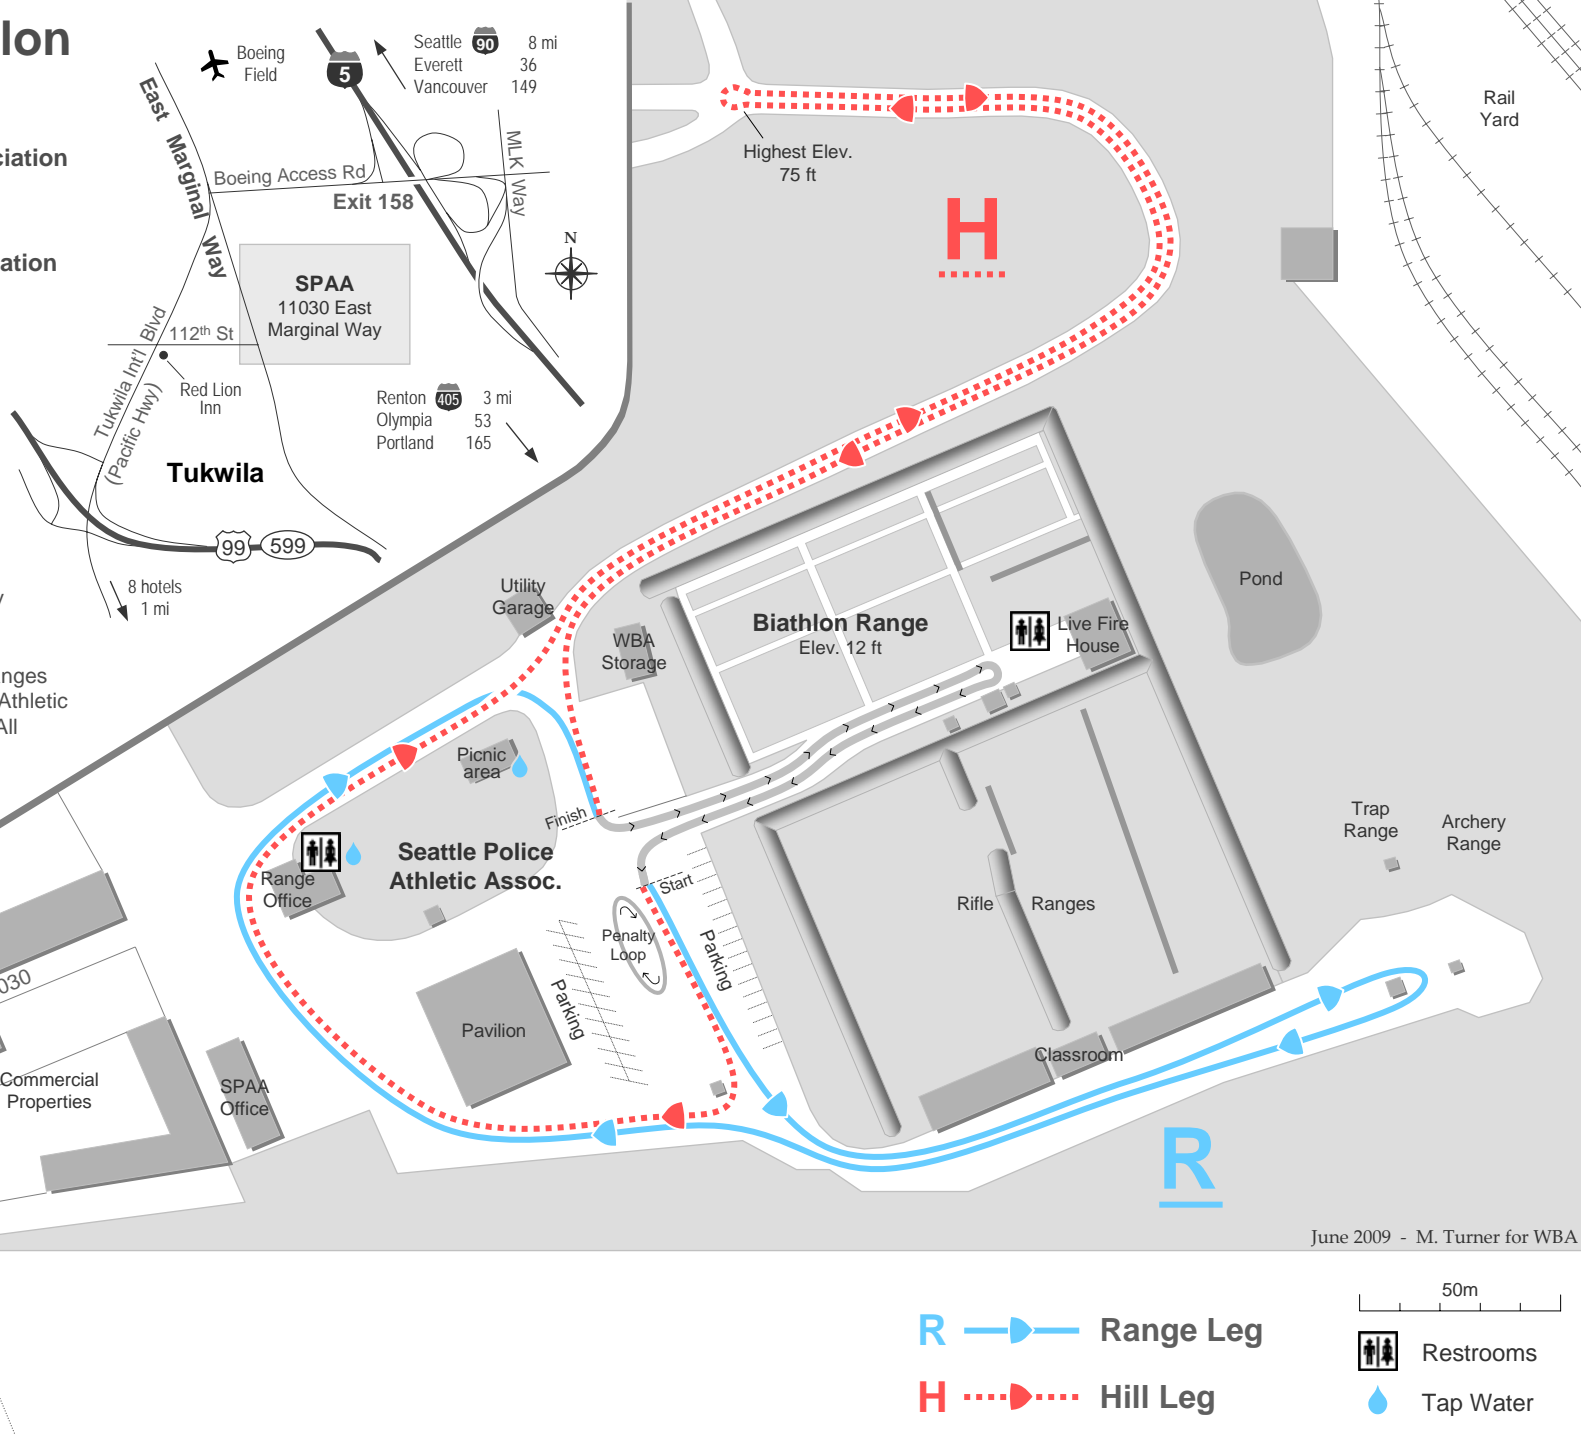

Summer Biathlon

4 Shooting Stages

Seattle Police Athletic Association
Tukwila, Washington
www.spaarange.com

Washington Biathlon Association
www.wabiathlon.org

Parking: To avoid interfering with the running course and penalty loop, please do not park in the center of the parking lot.

Summer Biathlon Safety:
No running in the Walk Zone of the range area. When carrying a rifle to and from a firing point, hold the rifle vertically by one hand only and grasping the barrel.

SPAA Facility: The structures, ranges and grounds of the Seattle Police Athletic Association are private property. All participants must remain in the biathlon race area. Check in with the range office before visiting other SPAA ranges or during non-race days.

R —▶— Range Leg
H - - -▶- - - Hill Leg

50m
 Restrooms
 Tap Water

June 2009 - M. Turner for WBA

S. 112th St
East Marginal Way S.

Flood Course