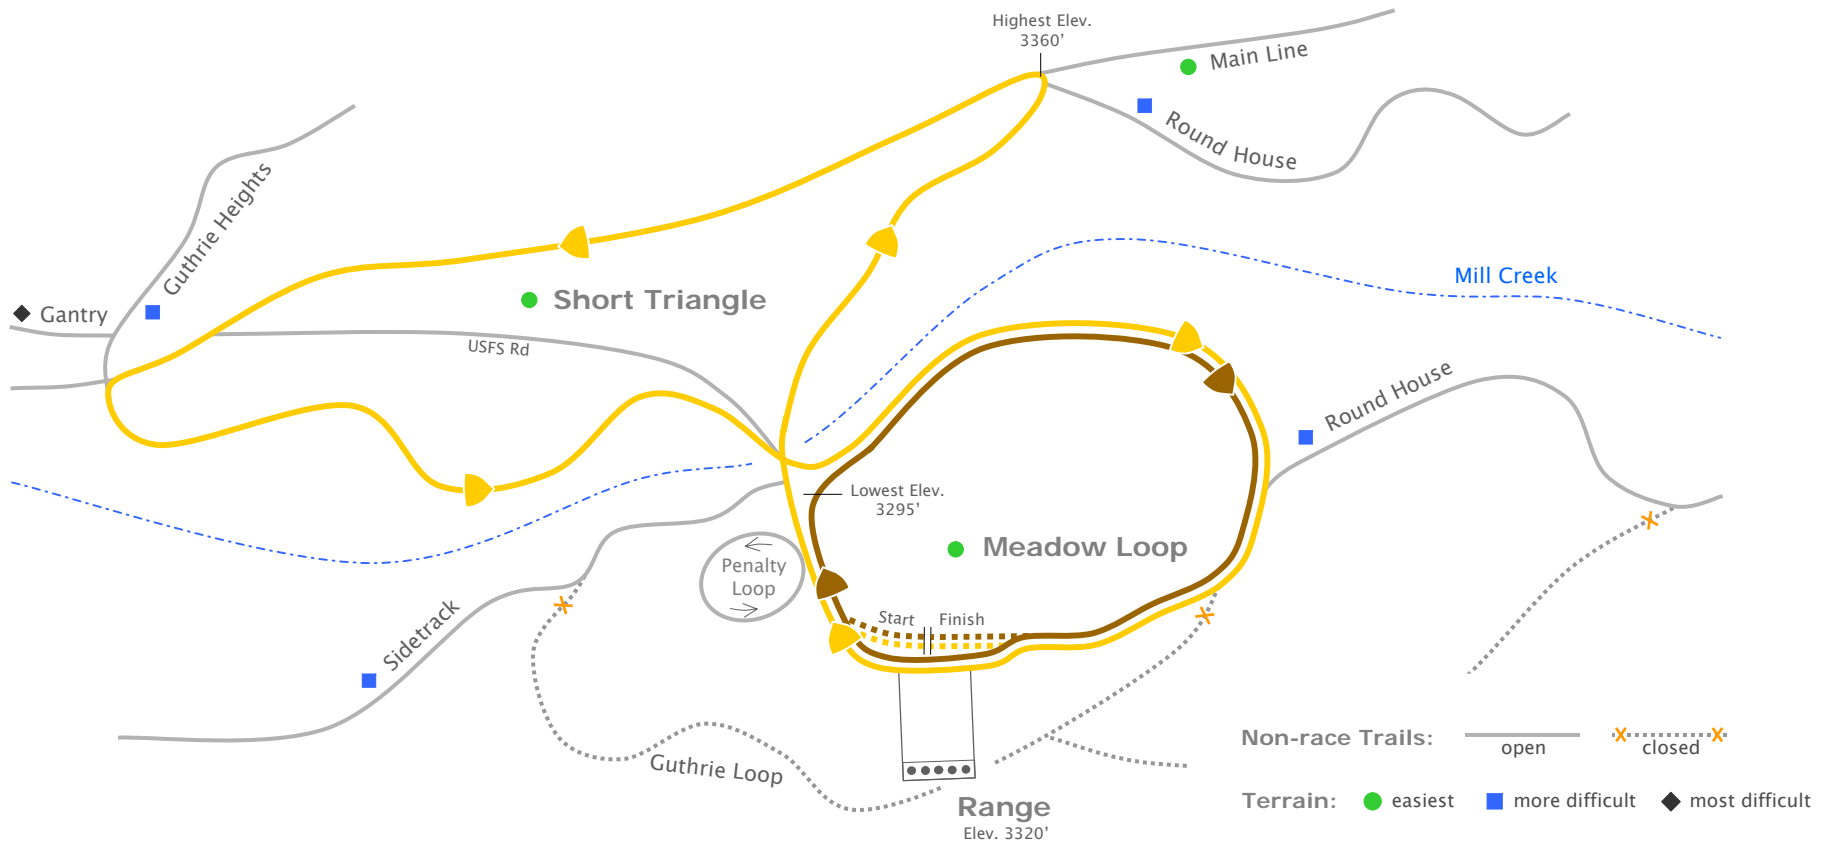

Biathlon Short Courses

Stevens Pass Nordic Center
Wenatchee National Forest, WA
www.stevenspass.com

Washington Biathlon Assoc.
www.wabiathlon.org

Jan. 2008 - M. Turner for WBA

499m + 1528m