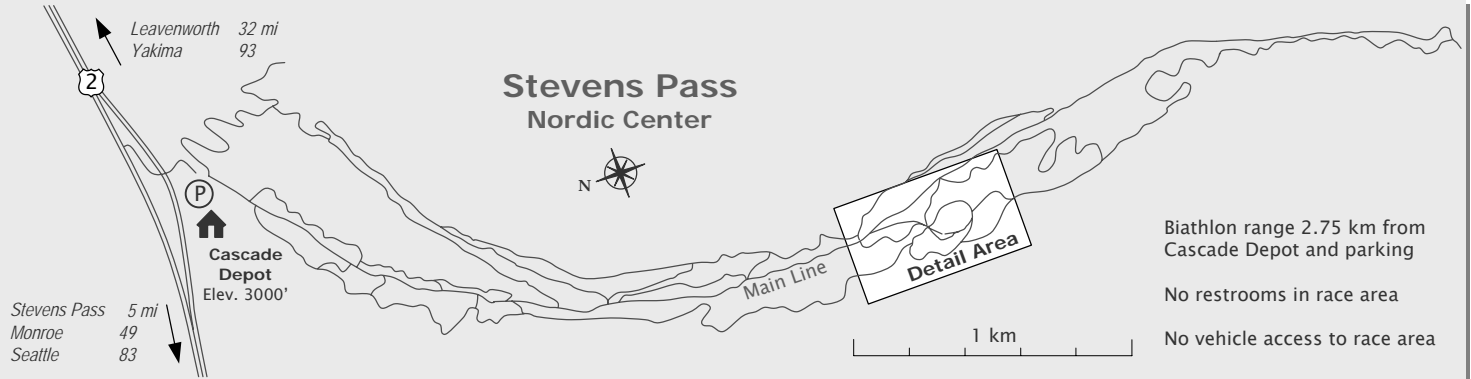

Biathlon Short Courses

Stevens Pass Nordic Center
Wenatchee National Forest, WA
www.stevenspass.com

Washington Biathlon Assoc.
www.wabiathlon.org

Jan. 2008 - M. Turner for WBA

499m + 1528m